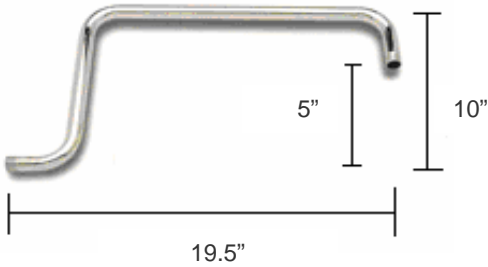

Hook Arm

19.5"	
Model #	Finish
CDSH20CP	Chrome
CDSH20BN	Brushed Nickel

* 1/2" M x 1/2" M connections
* Includes wall flange