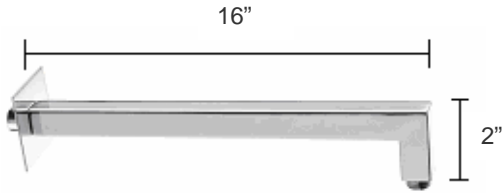

Cube Wall Mount

16"

Model #	Finish
H60000CP	Chrome

- 1/2" M x 1/2" M connections
- Includes wall flange