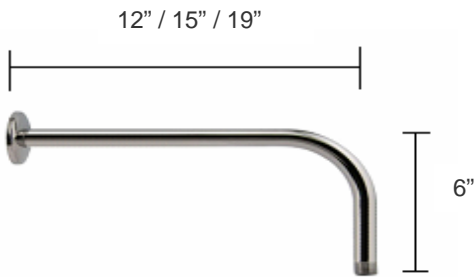

Wall Mount

12"	15"	19"	
Model #	Model #	Model #	Finish
CDSH9012CP	CDSH9015CP	CDSH9019CP	Chrome
CDSH9012BN	CDSH9015BN	CDSH9019BN	Brushed Nickel
CDSH9012RB	CDSH9015RB	CDSH9019RB	Rubbed Bronze
CDSH9012AB	CDSH9015AB	CDSH9019AB	Antique Bronze

* 1/2" M x 1/2" M connections
* Includes wall flange