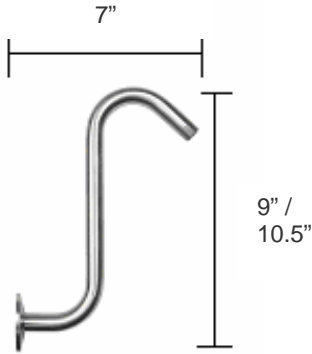

* 1/2" M x 1/2" M connections
* Includes wall flange

Hook Arm

19.5"	
Model #	Finish
CDSH20CP	Chrome
CDSH20BN	Brushed Nickel

* 1/2" M x 1/2" M connections
* Includes wall flange

Sheppard Arm

17.5"	
Model #	Finish
CDSH215CP	Chrome
CDSH215BN	Brushed Nickel
CDSH215RB	Rubbed Bronze
CDSH215AB	Antique Bronze

* 1/2" M x 1/2" M connections
* Includes wall flange

Cube Wall Mount

16"

Model #	Finish
H60000CP	Chrome

- * 1/2" M x 1/2" M connections
- * Includes wall flange

'S' Arm

9" Rise

10.5" Rise

Model #	Model #	Finish
CDSHS8CP	CDSHS10CP	Chrome
CDSHS8BN	CDSHS10BN	Brushed Nickel
CDSHS8RB	CDSHS10RB	Rubbed Bronze
CDSHS8AB	CDSHS10AB	Antique Bronze

- * 1/2" M x 1/2" M connections
- * Includes wall flange