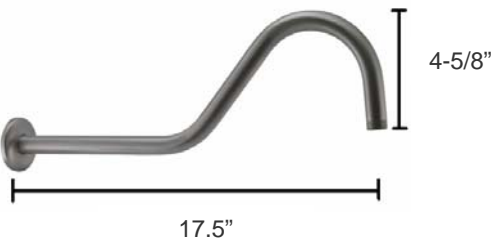

* 1/2" M x 1/2" M connections
* Includes wall flange

Hook Arm

19.5"	
Model #	Finish
CDSH20CP	Chrome
CDSH20BN	Brushed Nickel

* 1/2" M x 1/2" M connections
* Includes wall flange

Sheppard Arm

17.5"	
Model #	Finish
CDSH215CP	Chrome
CDSH215BN	Brushed Nickel
CDSH215RB	Rubbed Bronze
CDSH215AB	Antique Bronze