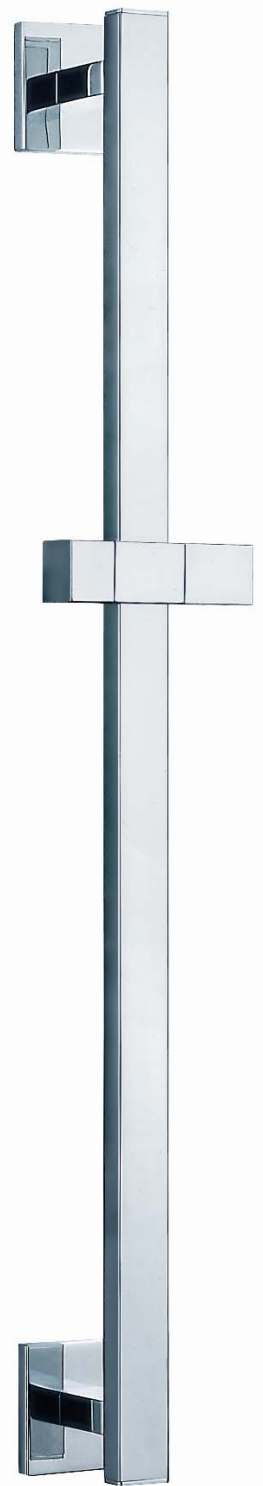

Cube SERIES

Slide Rail Only:

Includes: All Metal rail - 23.5" * Adjustable holder

Model #	Finish
FH9507CP	Chrome

Slide Rail Kits:

Includes: FH9507 slide rail * Handshower * 59" metal hose

Cube

Model #	Finish
FH9507-255CP	Chrome

Cubica

Model #	Finish
FH9507-163CP	Chrome

Model Shown: FH9507CP

Water Supply Elbows

See Page 132