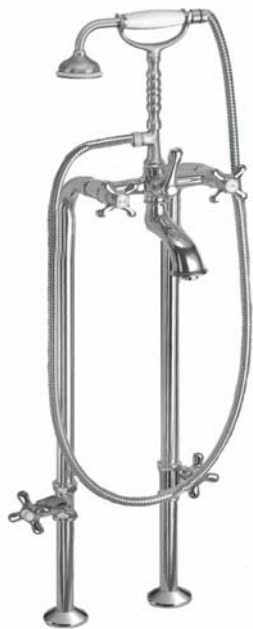

### Handle Options:

This faucet comes standard with metal cross handles

Metal Lever Handles  
Add suffix / **ML** at end of model #

White Lever Handles  
Add suffix / **L** at end of model #

For additional support brackets, please see page 64

## N800/9670 Freestanding

- \* Bath faucet w/ handshower
- \* Floor risers - 31.5" overall / 27.5"exposed
- \* Floor risers - 1"OD / 3/4"M x 1/2"M solder
- \* Faucet has ceramic disc cartridges
- \* 59" metal shower hose
- \* Includes shutoff valves
- \* CSA approved