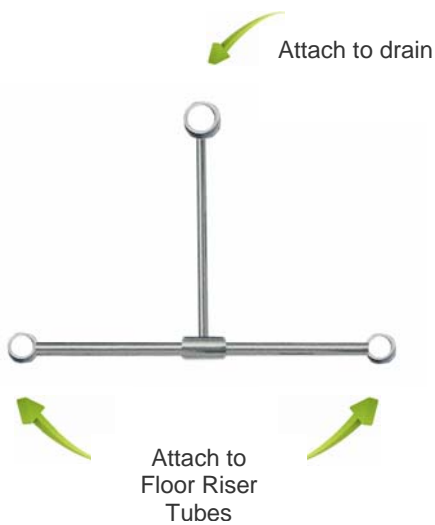

## Drain – to – Riser Bracket

- \* Drain ring fits 1-1/2" & 1-3/4"
- \* Riser rings fit 3/4" & 1" OD tubes
- \* Supports are 5" long

This bracket is designed to add extra support to freestanding faucet applications.