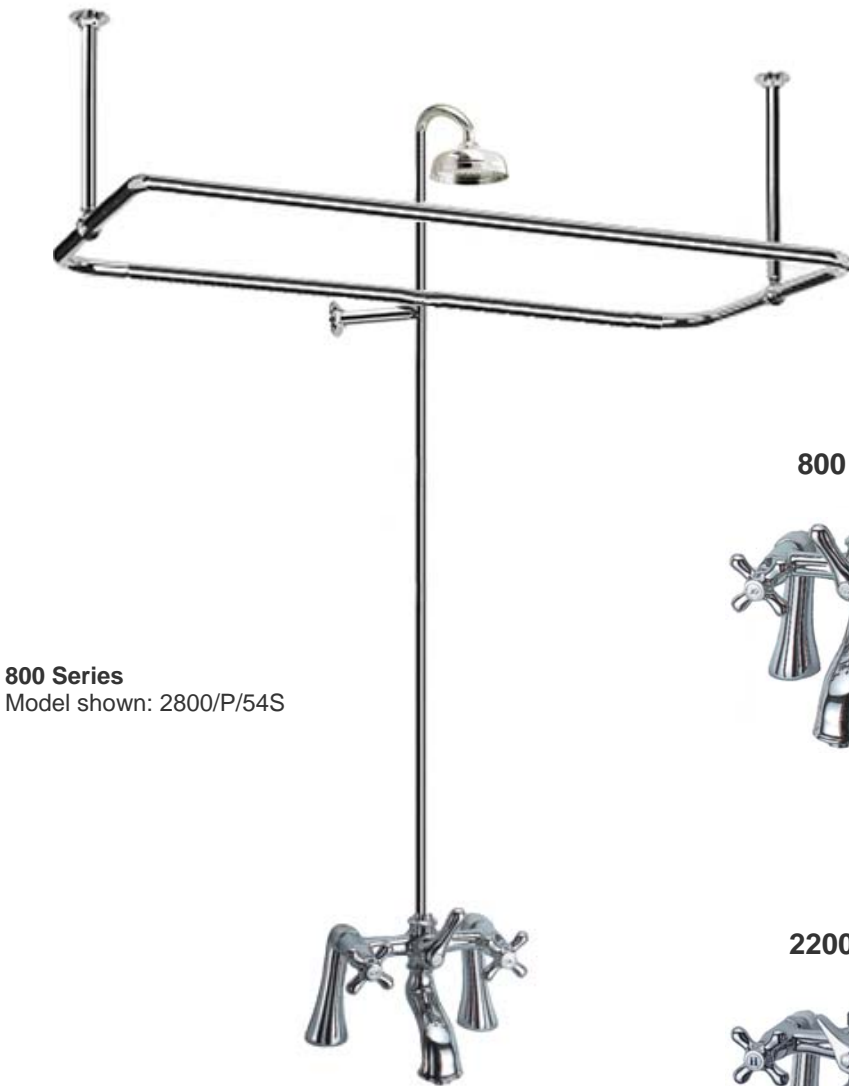

**Hanshower Diverter Kit**

**Ceiling & Wall Supports**

See Page 98

See Page 106

## P54S Bath & Shower

- \* 3/4" OD brass tubing
- \* 1 x 10" cut-to-fit wall support
- \* 2 x 30" cut-to-fit ceiling support
- \* 4" rain shower head w/ swivel ball
- \* 7" tall deck mount pillars
- \* 62" shower riser
- \* 24" x 54" shower curtain